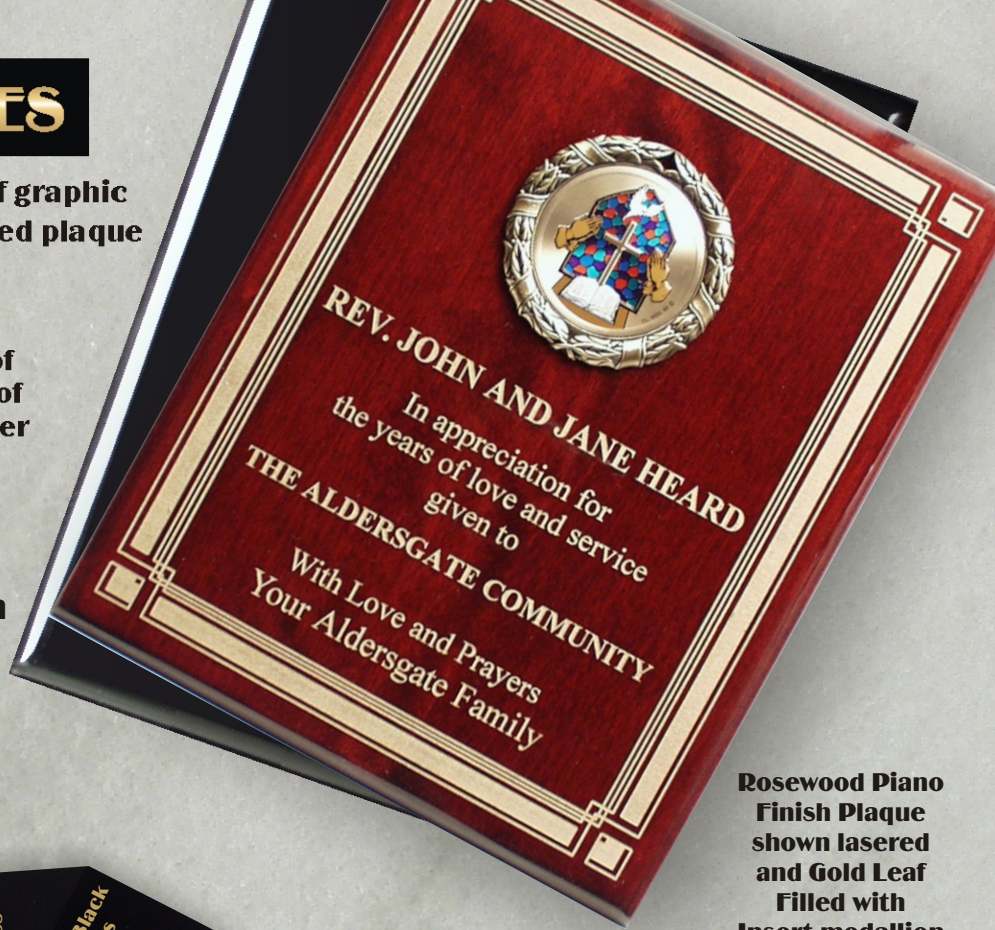

# LASER PLAQUES

**Lasered Plaques...let our team of graphic specialists create a custom lasered plaque for your presentation.**

Our beautiful piano finish plaques are top of the line. This plaque is 3 times the weight of a normal plaque. And with a high gloss luster lives up to it's name - "piano finish". Available in rosewood finish or black gloss this plaque is sure to please.

- PLA-102- Rosewood Finish**
- PLA-103 - High Gloss Black Finish**

**Rosewood Piano Finish Plaque shown lasered and Gold Leaf Filled with Insert medallion**

**See product insert pages for more information on ordering plaques**

**PLA-104 Elliptical Solid Walnut Plaque shown with Matte Black Brass lasered plate.**

**PLA-201 Appalachian Hardwood with Queen Anne Cherry Finish Shadow Box shown with Green Marble lasered plate.**